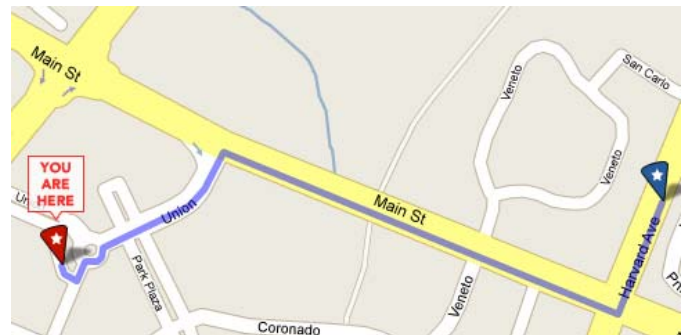

W's Chinese Bistro ($; lunch/dinner)
17585 Harvard Ave
Irvine, CA 92614
(949) 757-1588
<http://www.yelp.com/biz/ws-china-bistro-irvine>