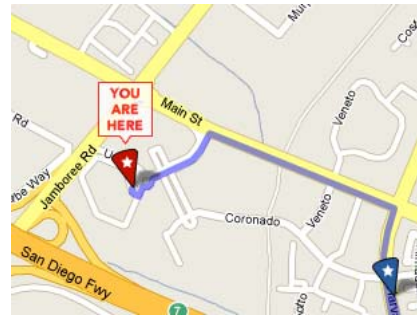

Restaurants Nearby 2010 AMTE Conference

\$ = \$10 or less; \$\$ = \$11-\$30; \$\$\$ = \$40 +

*All within 3 miles

Coffee Bean & Tea Leaf (\$; breakfast/lunch)

17595 Harvard Ave

Irvine, CA 92614

(949) 660-1332

<http://www.yelp.com/biz/the-coffee-bean-and-tea-leaf-irvine-2>

Einstein Brothers Bagels (\$; breakfast/lunch)

17675 Harvard Avenue

Irvine, CA 92614

(949) 756-8903

<http://www.yelp.com/biz/einstein-bros-bagels-irvine>

Boudin's SF Bakery (\$; breakfast/lunch)
2803 Main St
Irvine, CA 92614
(949) 222-9111
<http://www.yelp.com/biz/boudin-sf-irvine>

Six Park Grill (\$\$; inside Hyatt Regency)
17900 Jamboree Rd.
Irvine, CA 92614
(949) 225-6666
<http://www.yelp.com/biz/six-park-grill-irvine>