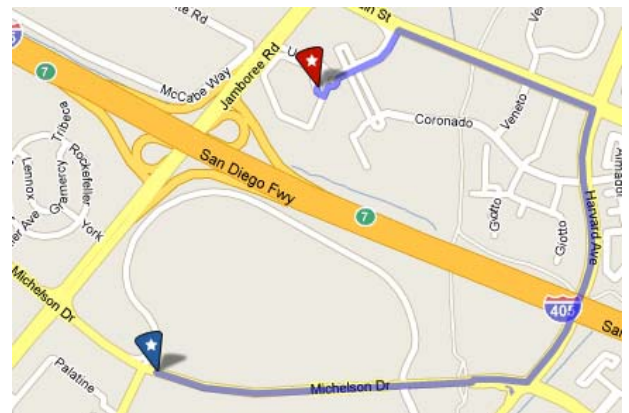

Narano ($$; Japanese sushi; lunch/dinner)
2981 Michelson Dr # E
Irvine, CA 92612
(949) 852-1742

<http://www.yelp.com/biz/narano-restaurant-irvine>