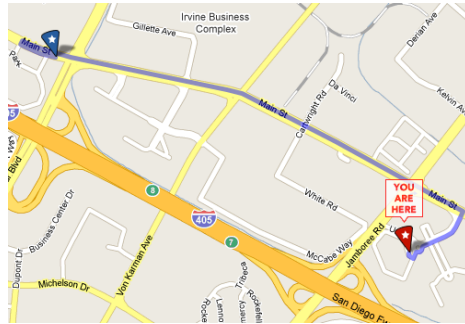

Restaurants Nearby 2010 AMTE Conference

\$ = \$10 or less; \$\$ = \$11-\$30; \$\$\$ = \$40 +

*All within 3 miles

Coffee Bean & Tea Leaf (\$; breakfast/lunch)

17595 Harvard Ave

Irvine, CA 92614

(949) 660-1332

<http://www.yelp.com/biz/the-coffee-bean-and-tea-leaf-irvine-2>

Einstein Brothers Bagels (\$; breakfast/lunch)

17675 Harvard Avenue

Irvine, CA 92614

(949) 756-8903

<http://www.yelp.com/biz/einstein-bros-bagels-irvine>

Boudin's SF Bakery (\$; breakfast/lunch)
2803 Main St
Irvine, CA 92614
(949) 222-9111
<http://www.yelp.com/biz/boudin-sf-irvine>

Six Park Grill (\$\$; inside Hyatt Regency)
17900 Jamboree Rd.
Irvine, CA 92614
(949) 225-6666
<http://www.yelp.com/biz/six-park-grill-irvine>