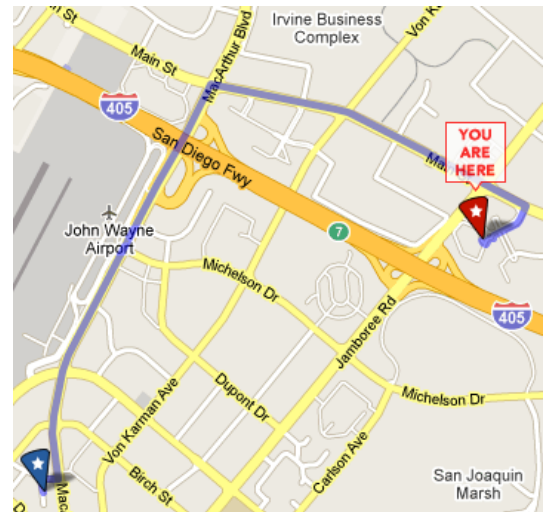

The Pleasant Peasant ($$; French; lunch/dinner)
4251 Martingale Way Ste A
Newport Beach, CA 92660
(949) 955-2755

<http://www.yelp.com/biz/the-pleasant-peasant-newport-beach>