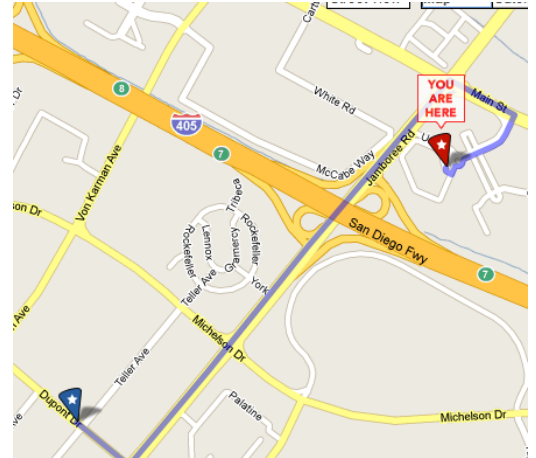

BB Pho ($; Vietnamese noodles; lunch/dinner)
2626 Dupont Dr
Irvine, CA 92612
(949) 553-1958
<http://www.yelp.com/biz/bb-pho-irvine>