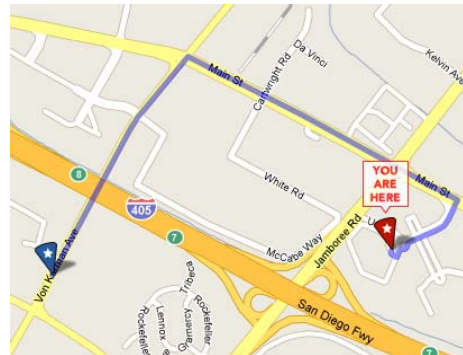

Specialty's Bakery & Café ($; breakfast/lunch)

18400 Von Karman Ave

Irvine, CA 92612

(949) 453-0137

<http://www.yelp.com/biz/specialtys-cafe-and-bakery-irvine-3>