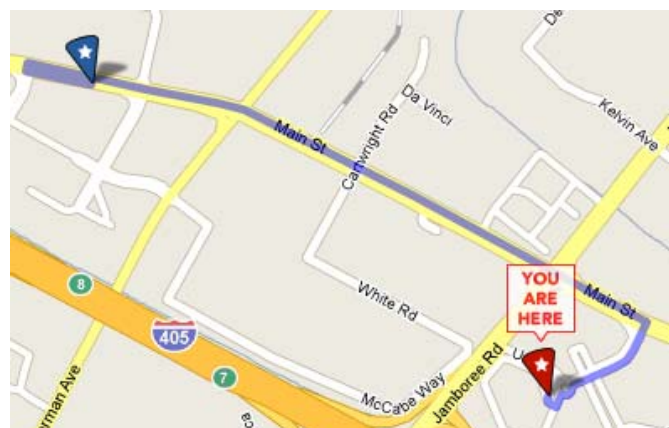

Tuscany Mediterrane Grill ($$;
Italian/Mediterranean; lunch/dinner)
2010 Main St
Irvine, CA 92614
(949) 250-1838
<http://www.yelp.com/biz/tuscany-mediterranee-grill-irvine>