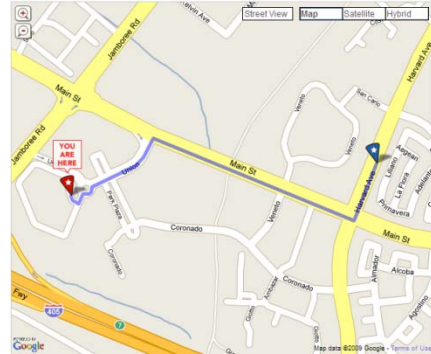

Restaurants Nearby 2010 AMTE Conference

\$ = \$10 or less; \$\$ = \$11-\$30; \$\$\$ = \$40 +

*All within 3 miles

Coffee Bean & Tea Leaf (\$; breakfast/lunch)

17595 Harvard Ave

Irvine, CA 92614

(949) 660-1332

<http://www.yelp.com/biz/the-coffee-bean-and-tea-leaf-irvine-2>

Einstein Brothers Bagels (\$; breakfast/lunch)

17675 Harvard Avenue

Irvine, CA 92614

(949) 756-8903

<http://www.yelp.com/biz/einstein-bros-bagels-irvine>