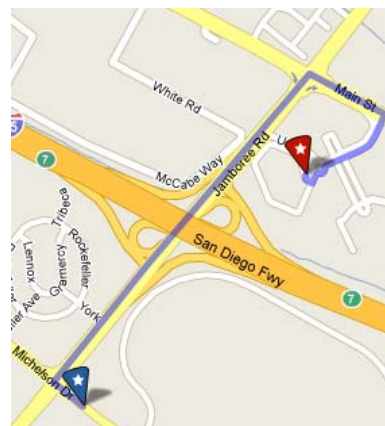

Restaurants Nearby 2010 AMTE Conference

\$ = \$10 or less; \$\$ = \$11-\$30; \$\$\$ = \$40 +

*All within 3 miles

Coffee Bean & Tea Leaf (\$; breakfast/lunch)

17595 Harvard Ave

Irvine, CA 92614

(949) 660-1332

<http://www.yelp.com/biz/the-coffee-bean-and-tea-leaf-irvine-2>

Einstein Brothers Bagels (\$; breakfast/lunch)

17675 Harvard Avenue

Irvine, CA 92614

(949) 756-8903

<http://www.yelp.com/biz/einstein-bros-bagels-irvine>

Boudin's SF Bakery (\$; breakfast/lunch)
2803 Main St
Irvine, CA 92614
(949) 222-9111
<http://www.yelp.com/biz/boudin-sf-irvine>

Six Park Grill (\$\$; inside Hyatt Regency)
17900 Jamboree Rd.
Irvine, CA 92614
(949) 225-6666
<http://www.yelp.com/biz/six-park-grill-irvine>