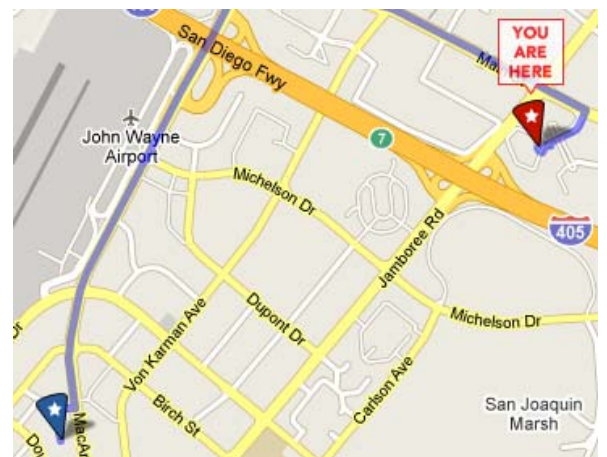

Sagaar Indian Cuisine ($$; lunch buffet/dinner)
4248 Martingale Way
Newport Beach, CA 92660
(949) 955-1904
<http://www.yelp.com/biz/saagar-indian-cuisine-newport-beach>